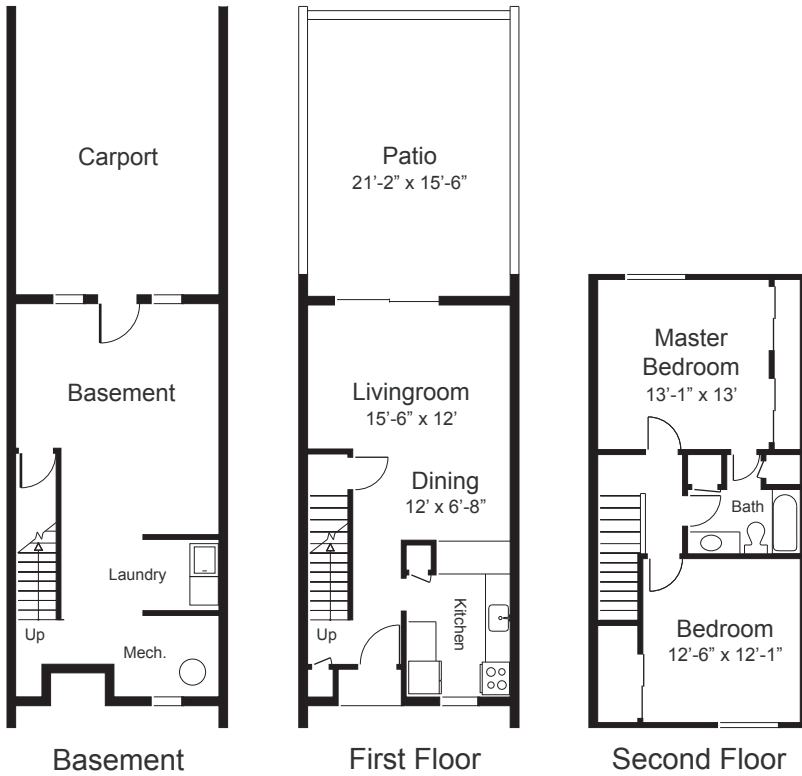

## Two Bedroom Townhouse

Interior Unit: 992 sq. ft. End Unit: 1,060 sq. ft.

www.echohilltownhouses.com

## Three Bedroom Townhouse

Interior Unit: 1,248 sq. ft. End Unit: 1,316 sq. ft.